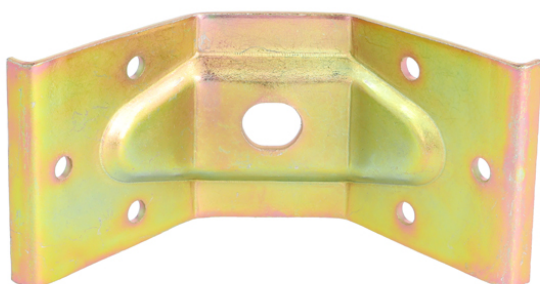

PRODUCT SHEET

Description:

Leg Corner Bracket No. 26, 2.0mm, Steel, YZP, 6 Micron

Item number:

11.07.066-1

Units	Box	Carton	HS Code	Barcode
Pcs.	1	100	8302420090	
				5704866016087

Notice: View is the approx. flattened profile