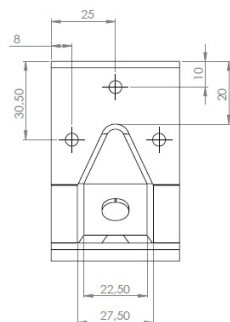

PRODUCT SHEET

Description:

Leg Corner Bracket No. 26, 2.0mm, Steel, YZP, 6 Micron

Item number:

11.07.066-1

Units	Box	Carton	HS Code	Barcode
Pcs.	1	100	8302420090	
				5704866016087

Notice: View is the approx. flattened profile