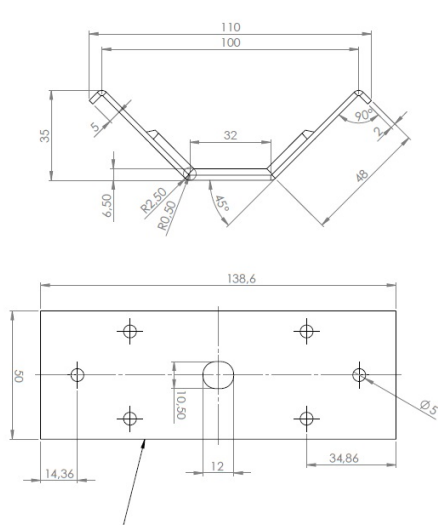

PRODUCT SHEET

Description:

Leg Corner Bracket No. 26, 2.0mm, Steel, YZP, 6 Micron

Item number:

11.07.066-1

Units	Box	Carton	HS Code	Barcode
Pcs.	1	100	8302420090	
				5704866016087

Notice: View is the approx. flattened profile